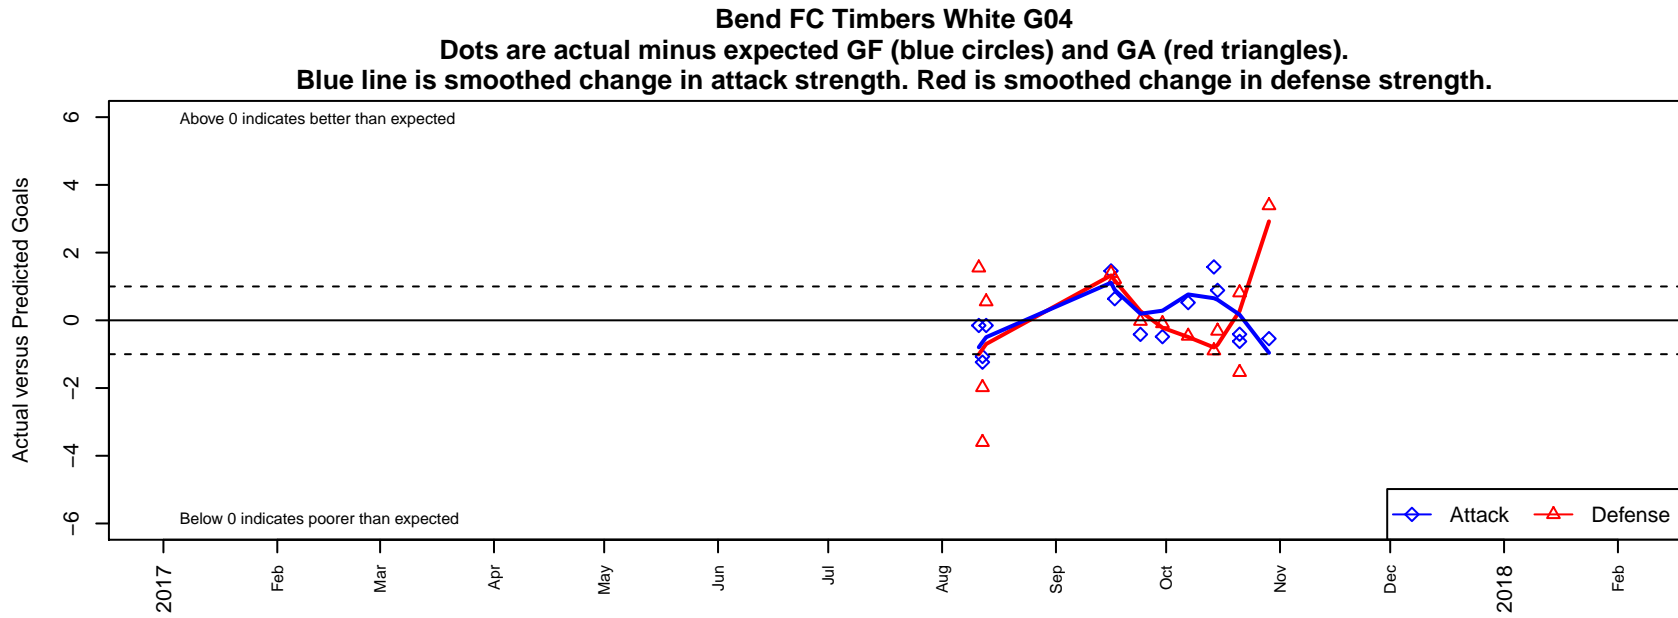

Bend FC Timbers White G04

Bend FC
Bend, OR
G04 total strength=1092
attack=3.51 defense=2.16
fall league = PTT G03 Div 1 Red

alt names used:

Venues played:
2017 Bend Premier Cup Kelli Hubly (Silver) Div
2017 PTT G03 Division 1 Red

**attack and defense variance (black dot)
relative to other teams
and top 10 in region**

**attack and defense rating
relative to others at age
and all opponents in last 13 months**

Performance relative to 13 month average