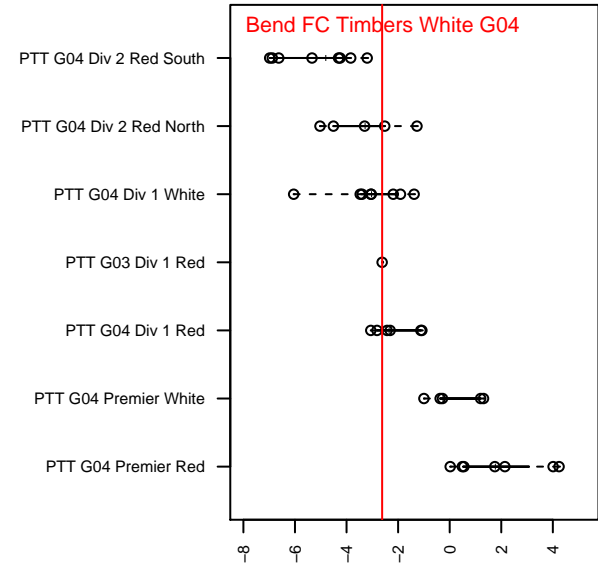

Bend FC Timbers White G04

Bend FC
Bend, OR
G04 total strength=1092
attack=3.51 defense=2.16
fall league = PTT G03 Div 1 Red

alt names used:

Venues played:
2017 Bend Premier Cup Kelli Hubly (Silver) Div
2017 PTT G03 Division 1 Red

**attack and defense variance (black dot)
relative to other teams
and top 10 in region**

**attack and defense rating
relative to others at age
and all opponents in last 13 months**

Performance relative to 13 month average