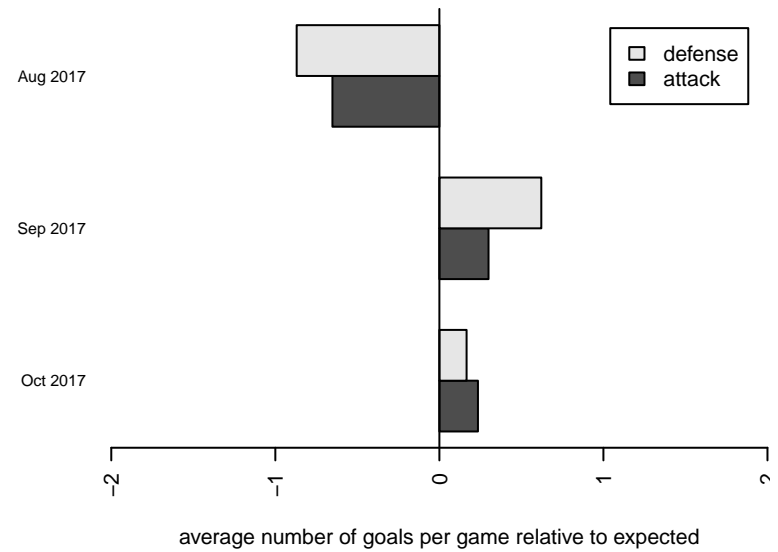

Performance relative to 13 month average