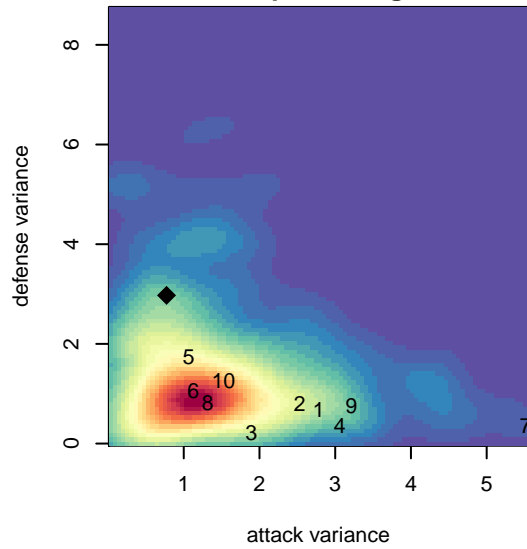

Bend FC Timbers White G04

Bend FC
Bend, OR
G04 total strength=1092
attack=3.51 defense=2.16
fall league = PTT G03 Div 1 Red

alt names used:

Venues played:
2017 Bend Premier Cup Kelli Hubly (Silver) Div
2017 PTT G03 Division 1 Red

**attack and defense variance (black dot)
relative to other teams
and top 10 in region**

**attack and defense rating
relative to others at age
and all opponents in last 13 months**

Performance relative to 13 month average