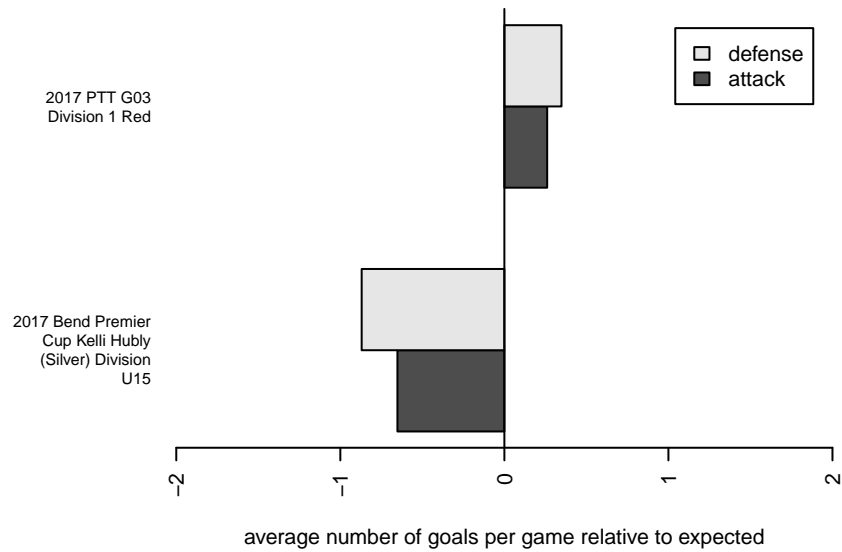

Bend FC Timbers White G04

Bend FC
Bend, OR
G04 total strength=1092
attack=3.51 defense=2.16
fall league = PTT G03 Div 1 Red

alt names used:

Venues played:
2017 Bend Premier Cup Kelli Hubly (Silver) Div
2017 PTT G03 Division 1 Red

**attack and defense variance (black dot)
relative to other teams
and top 10 in region**

**attack and defense rating
relative to others at age
and all opponents in last 13 months**

Performance relative to 13 month average